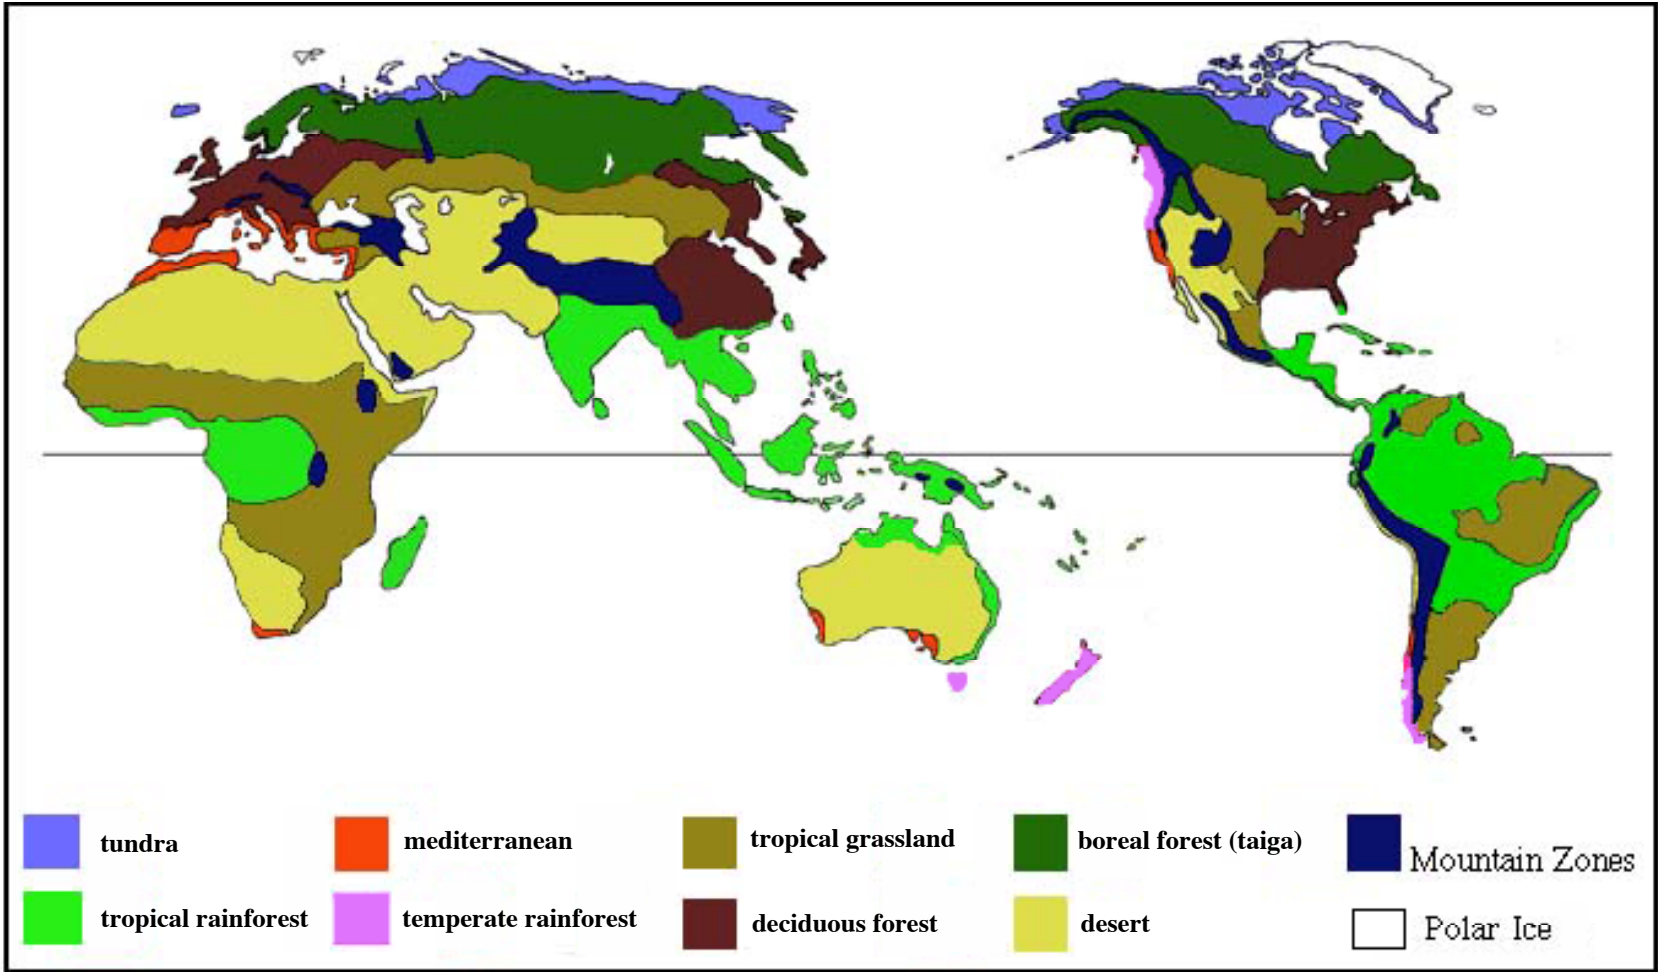

APES

Label the key to identify the major biomes shown by the colors on the map

image from University of Florida

KEY	 woodland/shrubland (mediterranean)	 desert	 tundra
 tropical rainforest	 temperate grassland (prairie)	 temperate rainforest	 Alpine
 tropical grassland (savanna)	 boreal forest (taiga)	 temperate deciduous forest	 Polar ice cap

image from Packer Collegiate Institute

image from Missouri Botanical Gardens

image from University of Idaho