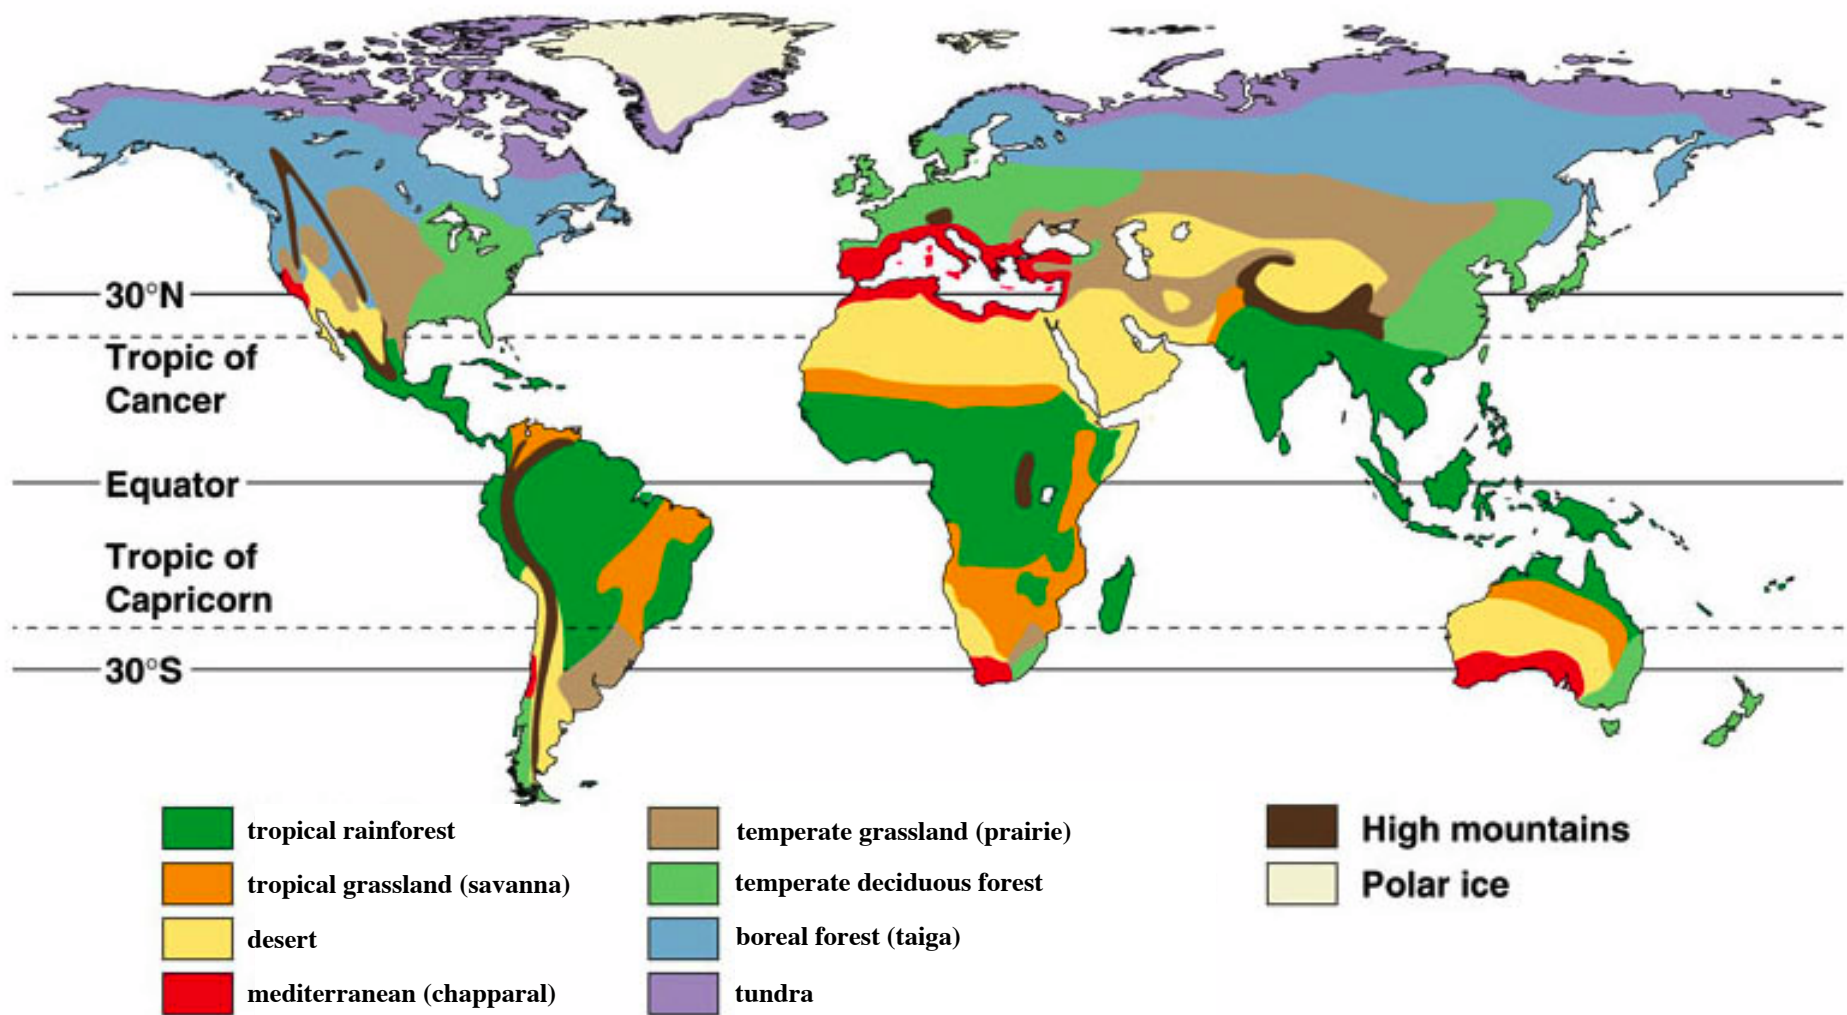

APES

Label the key to identify the major biomes shown by the colors on the map

image from University of Florida

KEY	 woodland/shrubland (mediterranean)	 desert	 tundra
 tropical rainforest	 temperate grassland (prairie)	 temperate rainforest	 Alpine
 tropical grassland (savanna)	 boreal forest (taiga)	 temperate deciduous forest	 Polar ice cap

image from Packer Collegiate Institute

image from Missouri Botanical Gardens

image from University of Idaho