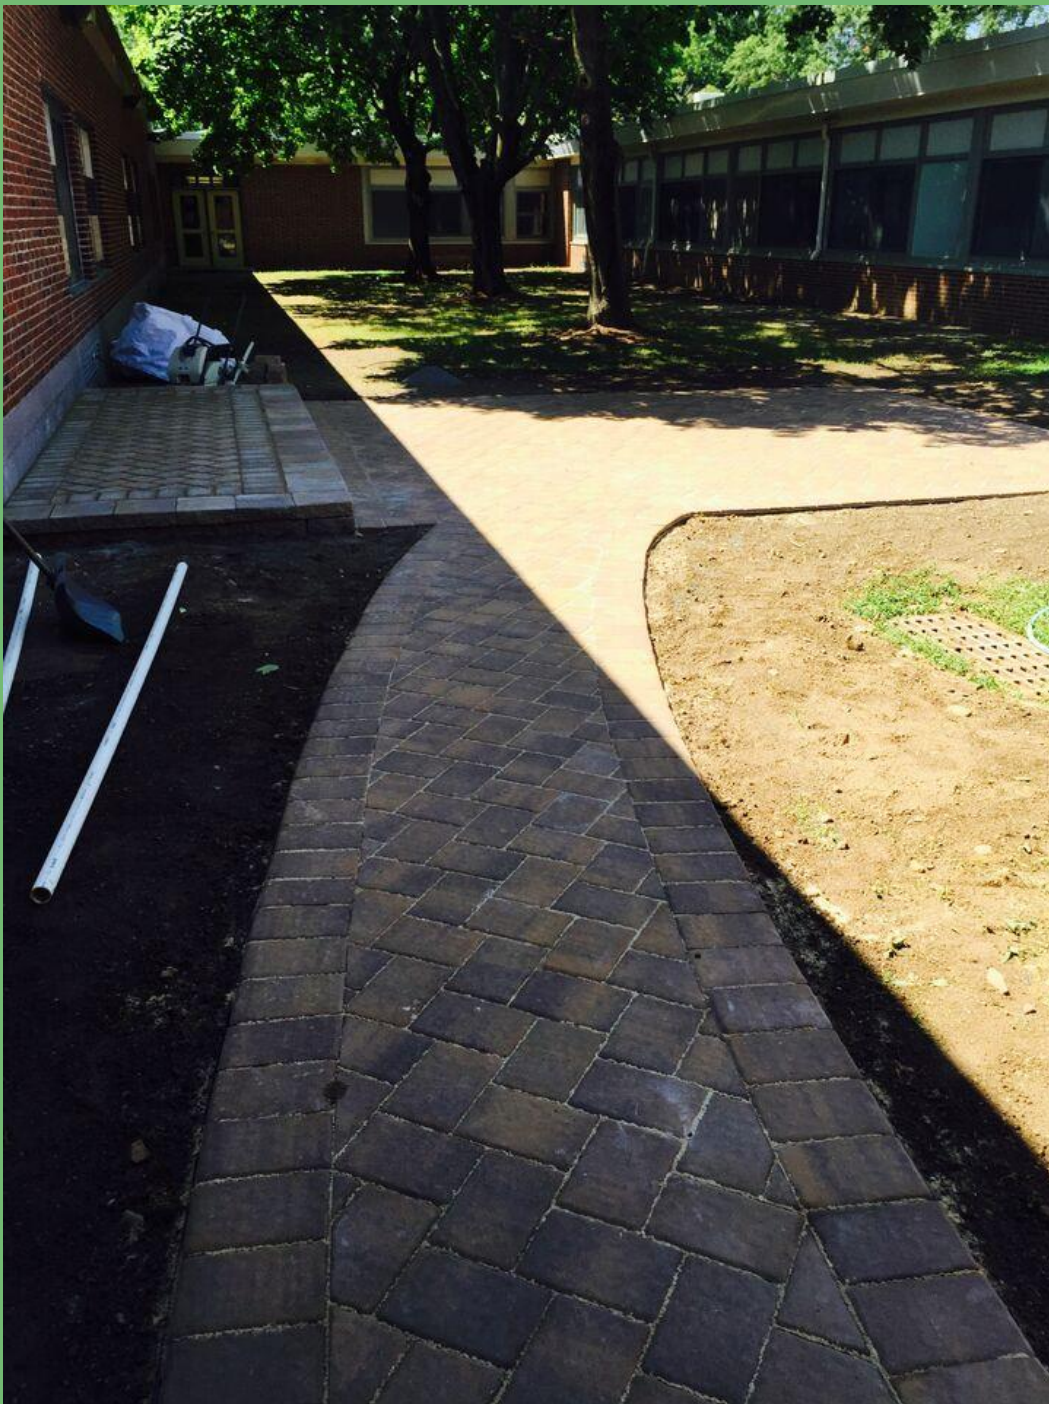

# MPE Outdoor Classroom

Summer/Fall 2015

“Breaking ground”

Our new stage for students and teachers!

Preparing for the pavers....

Creating a walk-way...

Construction complete!

We can't wait for the benches to arrive!

Ready to build!

Completed space!

Our students are looking forward to laying down grass seed and planting perennials to make the space beautiful! **They are so excited to be learning outside.**

THANK

YOU

LEF!!!