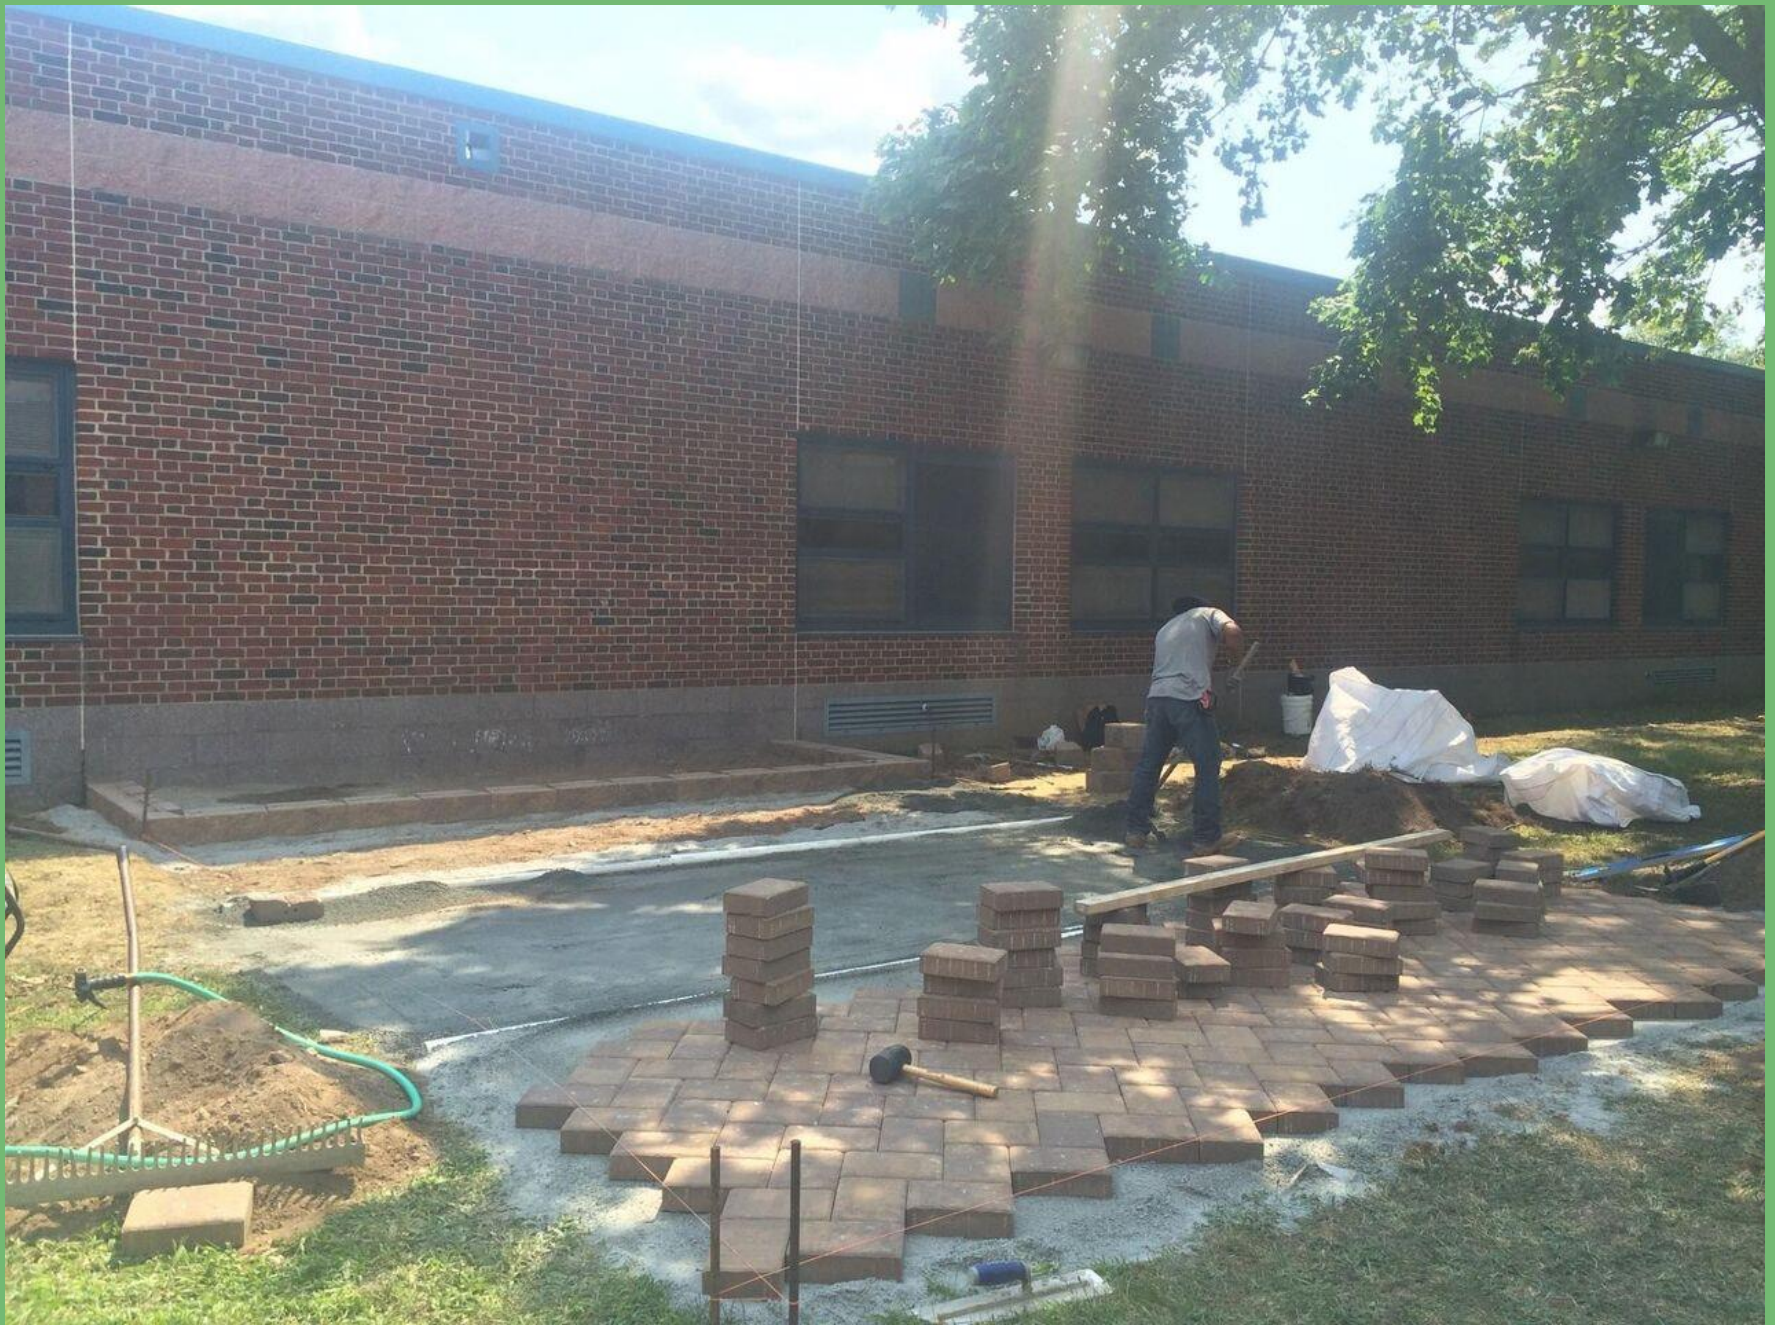

# MPE Outdoor Classroom

Summer/Fall 2015

“Breaking ground”

Our new stage for students and teachers!

Preparing for the pavers....

Creating a walk-way...

Construction complete!

We can't wait for the benches to arrive!

Ready to build!

Completed space!

Our students are looking forward to laying down grass seed and planting perennials to make the space beautiful! **They are so excited to be learning outside.**

THANK

YOU

LEF!!!