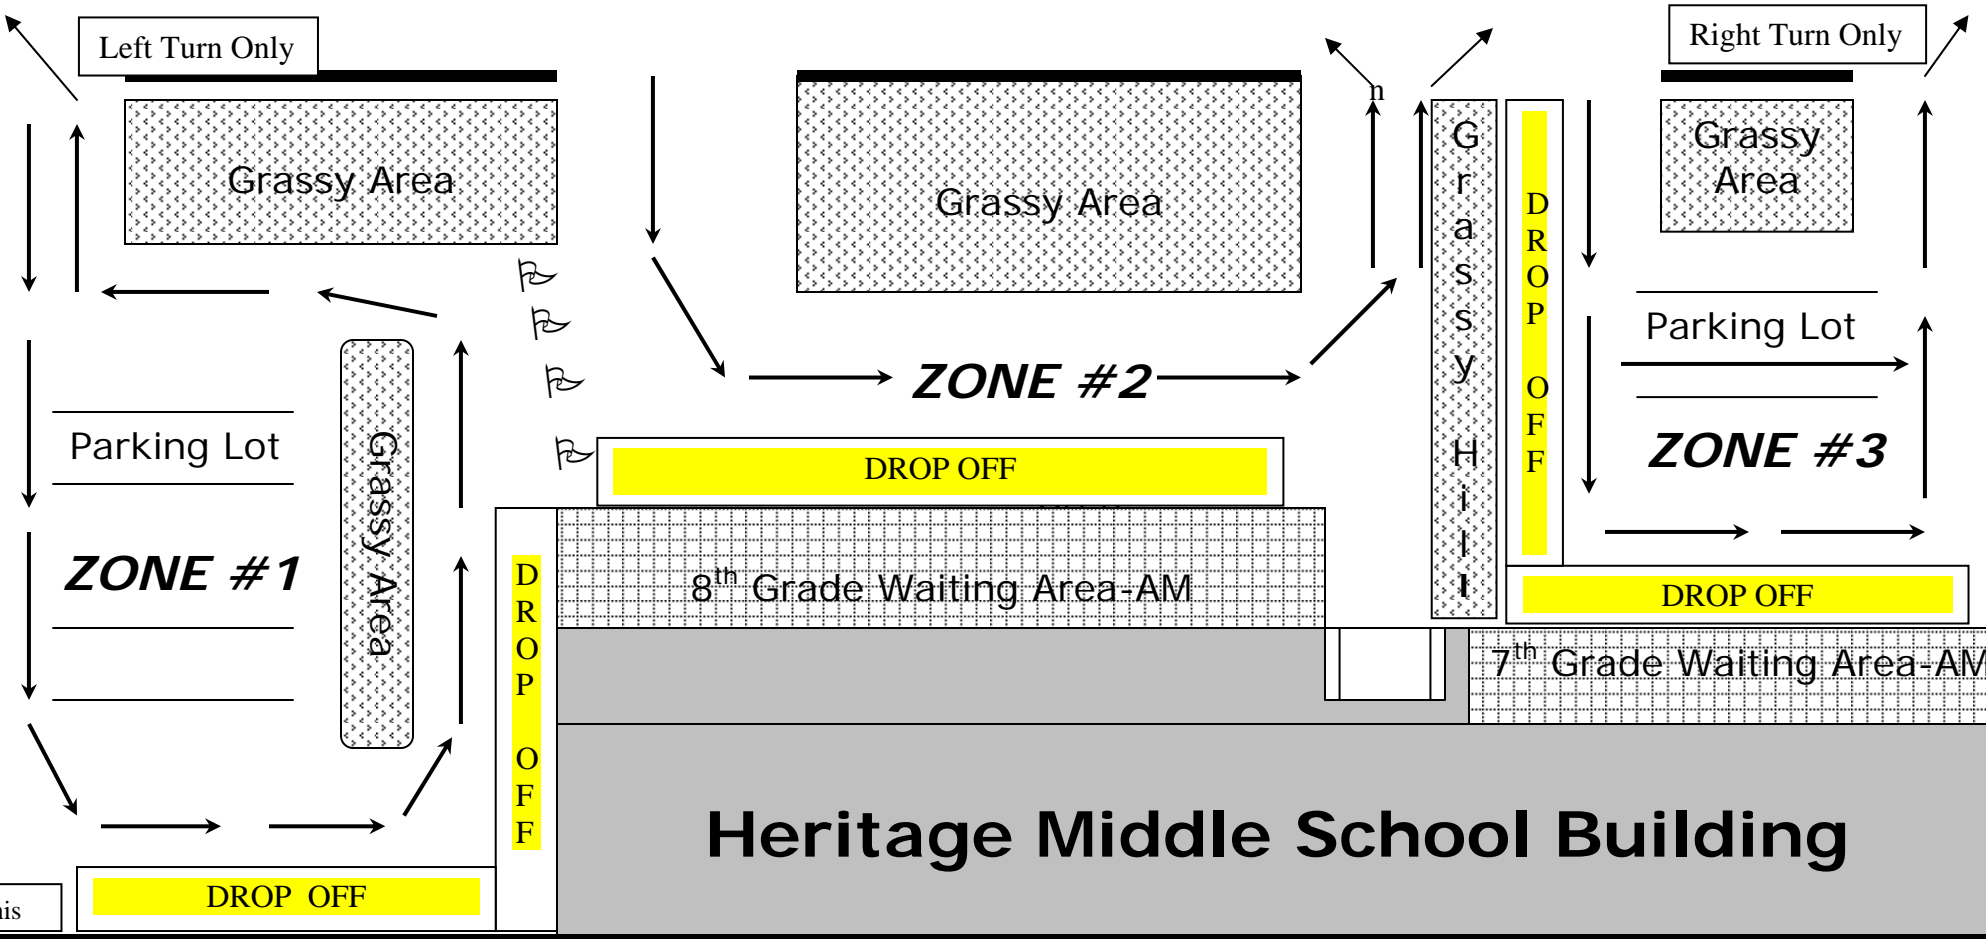

Board Office

No Parking on this side of Foxcroft Dr. No Stopping, U-Turns, K-Turns on Foxcroft Dr.

FOXCROFT DRIVE

ZONE #1

AM: BUSES/Parent drop-off. Students go to grade-level waiting area. Drop and go!

PM: Parent pick-up area. Cars can also wait along school-side curb on Foxcroft.

ZONE #2

AM: Parent drop-off. Students go to grade-level waiting area. Drop and go!

PM: BUSES ONLY, no pick-up.

ZONE #3

AM: Parent drop-off. Students go to grade-level waiting area. Drop and go!

PM: Parent pick-up area. Cars that pick up immediately by the grassy area may exit via the faculty parking lot. Cars can also wait along school-side curb on Foxcroft.